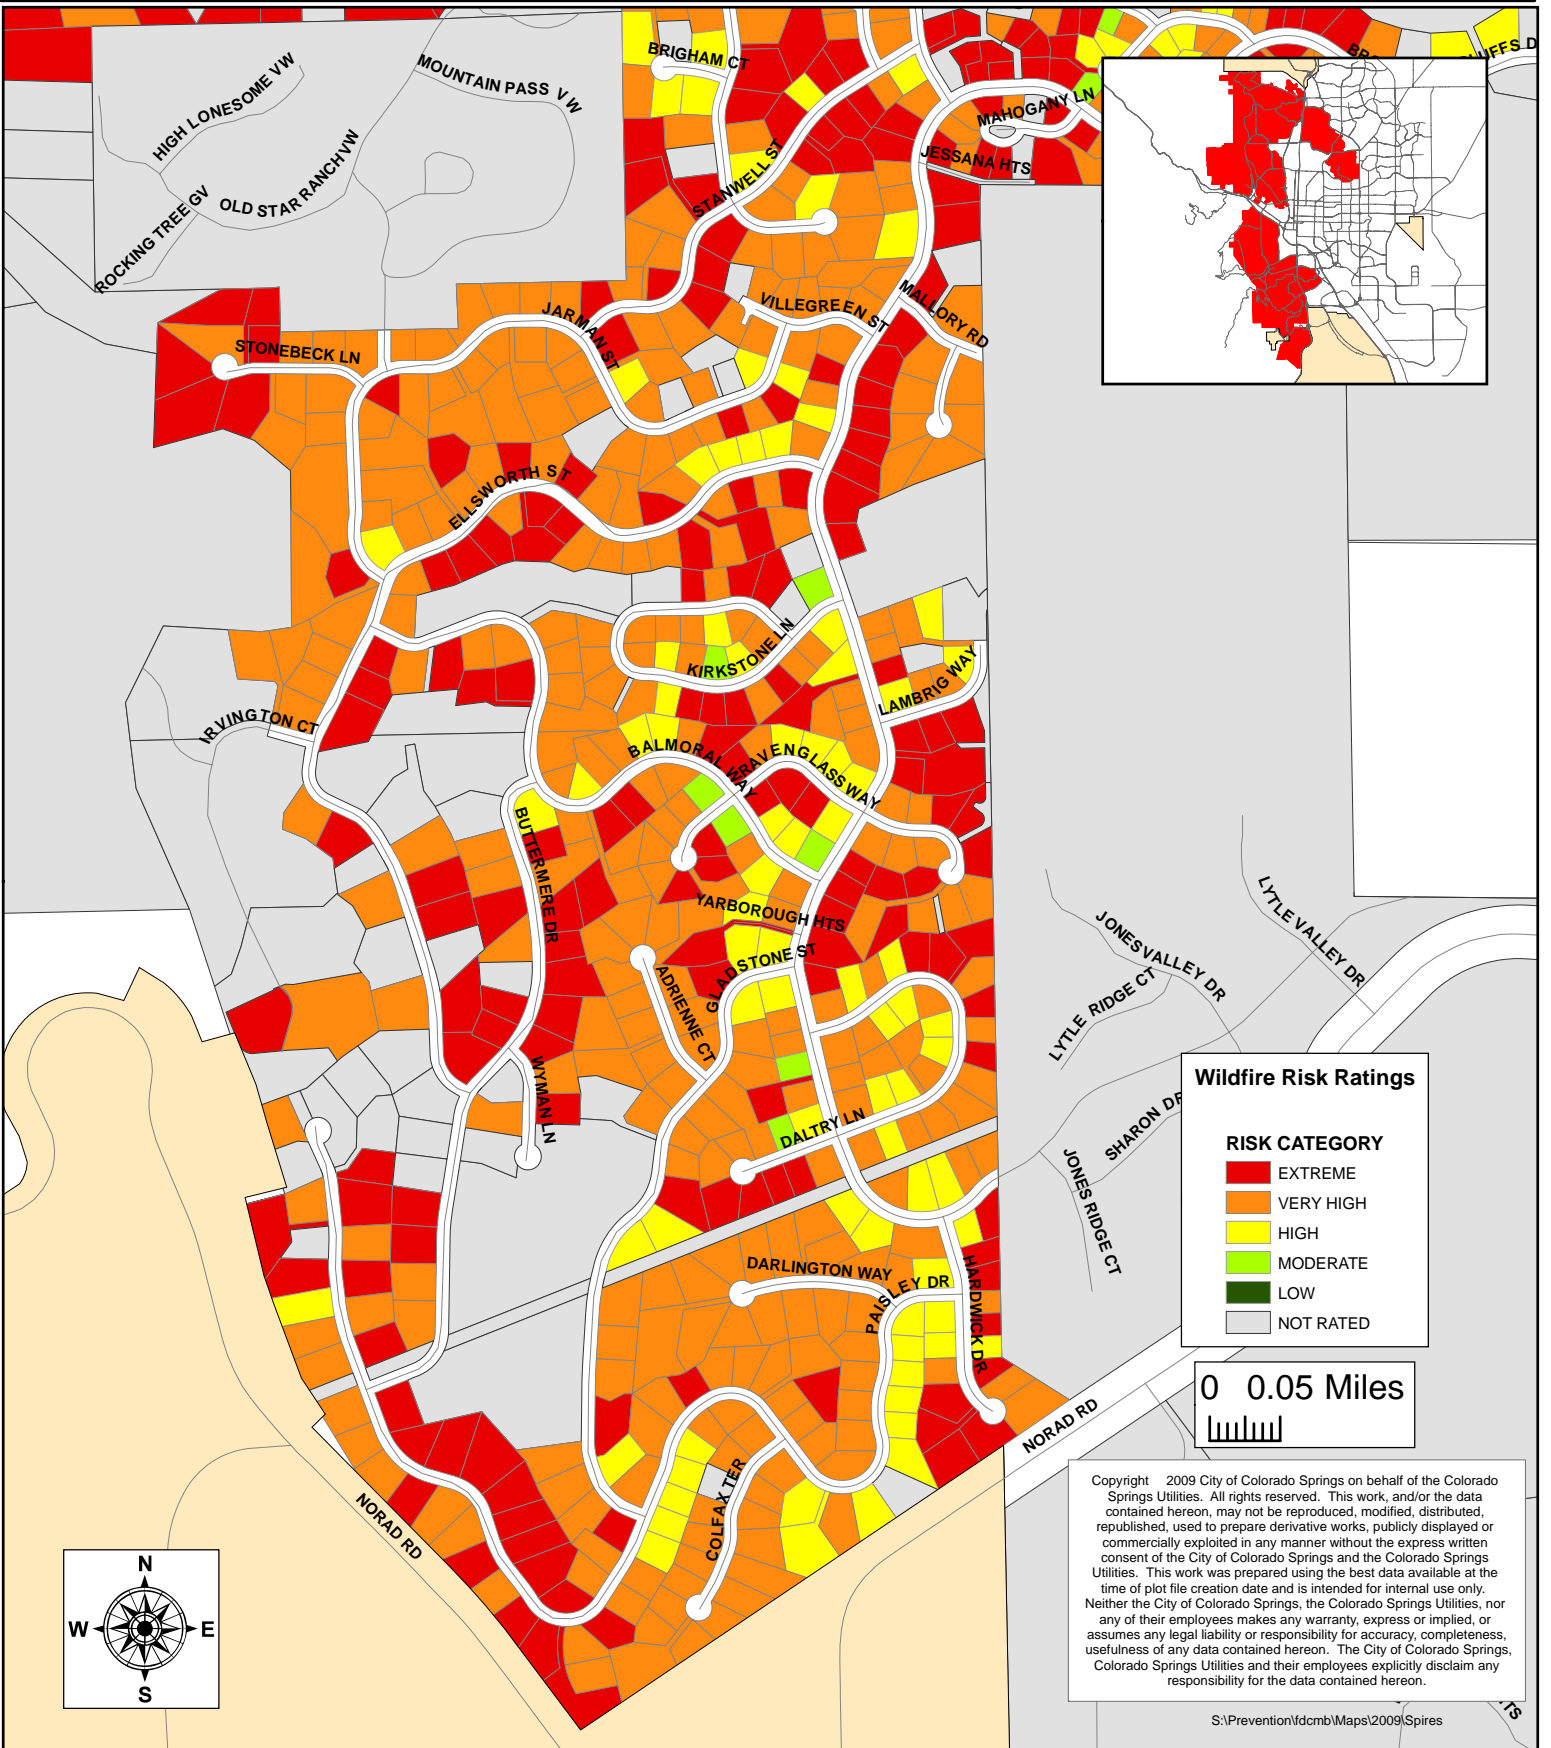

Wildfire Risk Ratings The Spires

Wildfire Risk Ratings

RISK CATEGORY

- EXTREME
- VERY HIGH
- HIGH
- MODERATE
- LOW
- NOT RATED